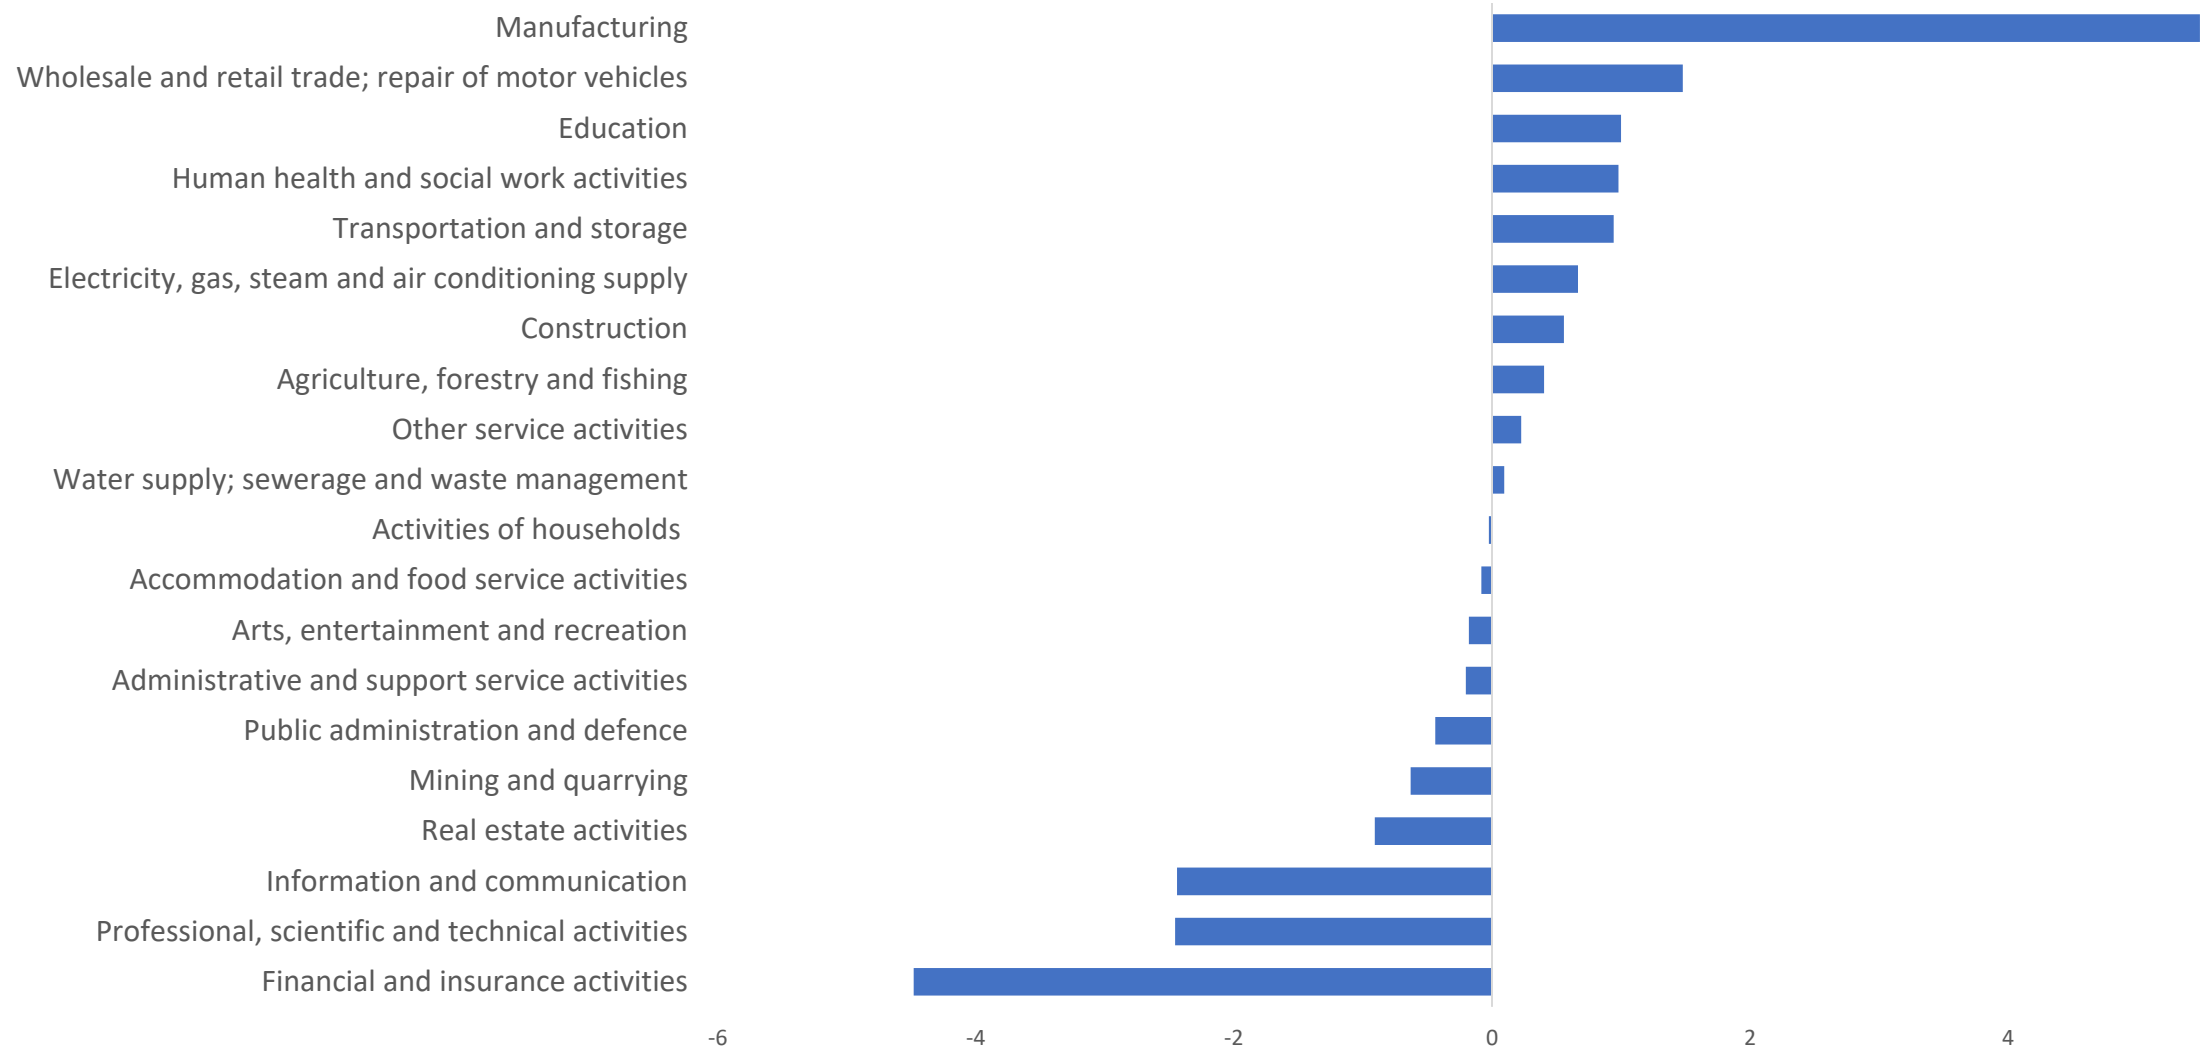

# Maps of UK Regional Mean Risk Premia -Pre- to Post-Crisis Change

A. Pre-crisis risk premia across UK metropolitan areas

B. Post-crisis change in UK metropolitan risk premia