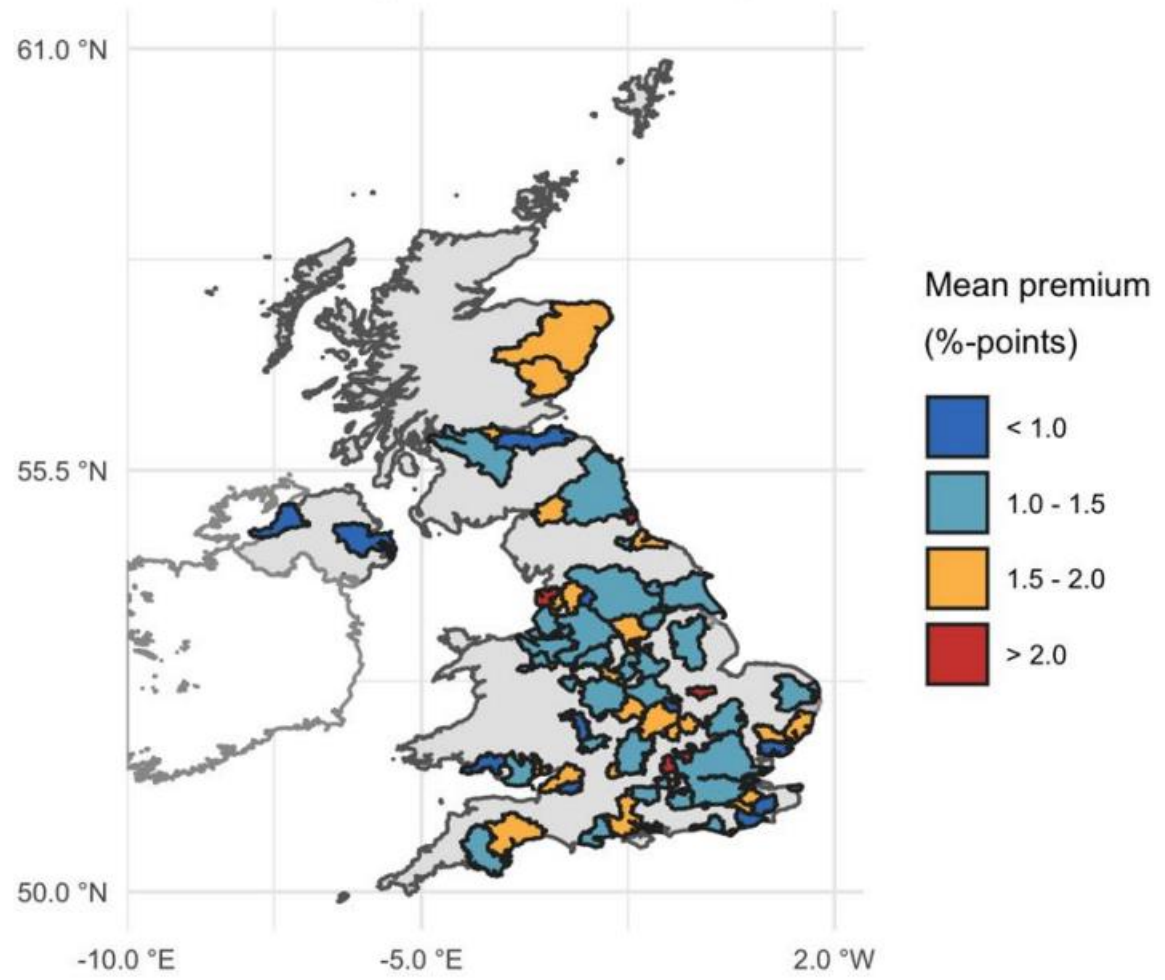

# Midlands Sectoral Analysis - GVA

Difference between Midlands Engine and UK Sector Size, 2021

# Maps of UK Regional Mean Risk Premia -Pre- to Post-Crisis Change

A. Pre-crisis risk premia across UK metropolitan areas

B. Post-crisis change in UK metropolitan risk premia